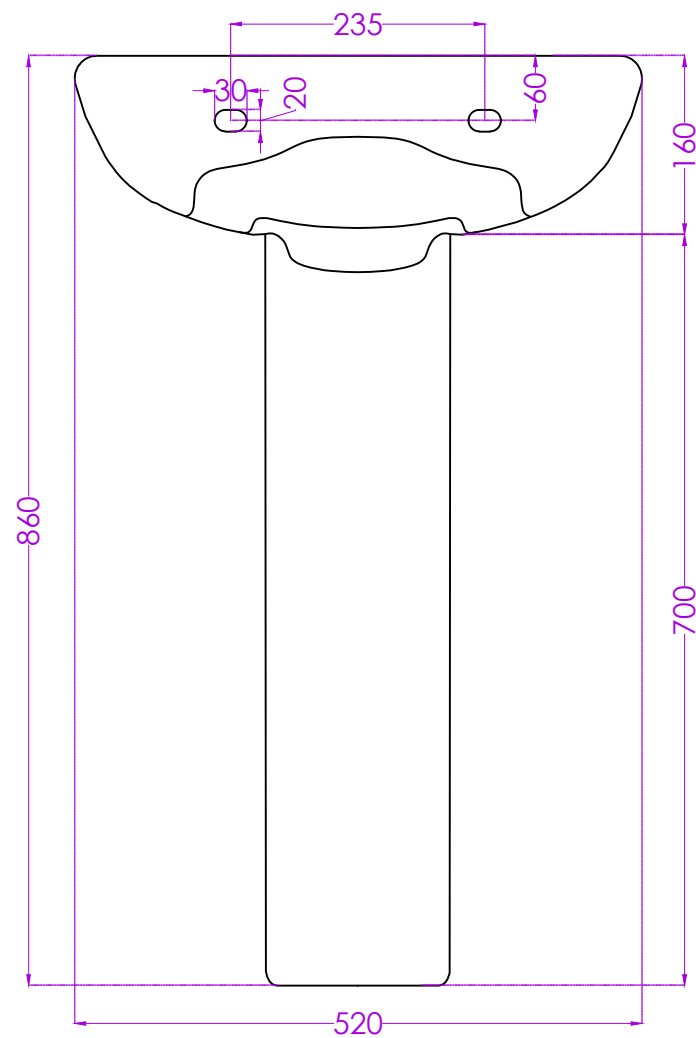

PLANET P5415PW0203 WALL HUNG BASIN
PLANET P5418PW0003 FULL PEDESTAL

JOHNSON

PLAN

BACK