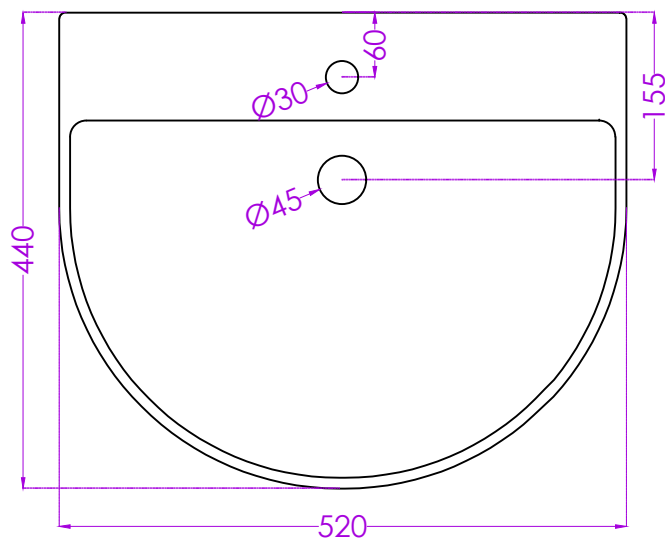

PLANET P5415PW0203 WALL HUNG BASIN
PLANET P5418PW0003 FULL PEDESTAL

JOHNSON

PLAN

BACK